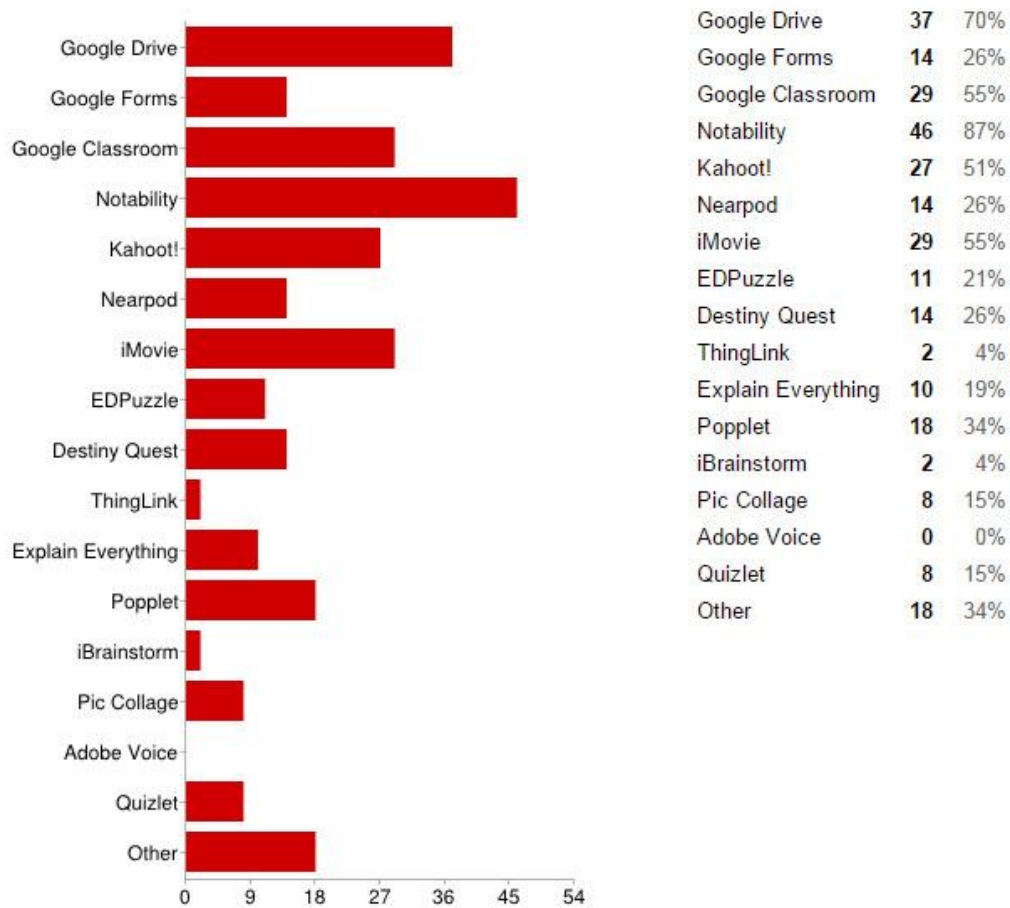

DODGE CITY MIDDLE SCHOOL TEACHER TECHNOLOGY SURVEY RESULTS 2015

Apps or tools we teach or expect to use at this grade level

Keep an eye out for these types of apps or tools. We use them (or need them) at our grade level!