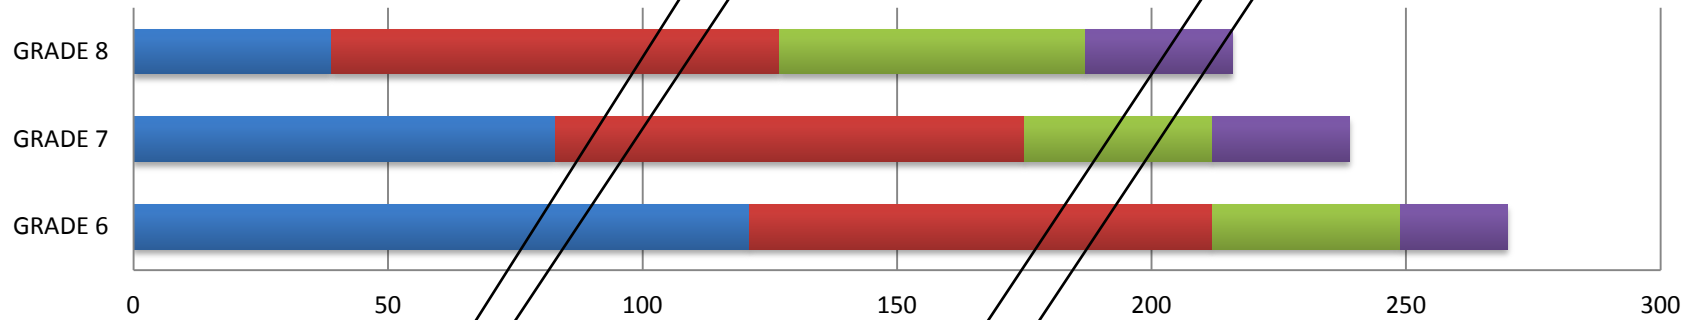

SRI FALL 2015

	GRADE 6	GRADE 7	GRADE 8
Below B	121	83	39
Basic	91	92	88
Proficient	37	37	60
Advanced	21	27	29