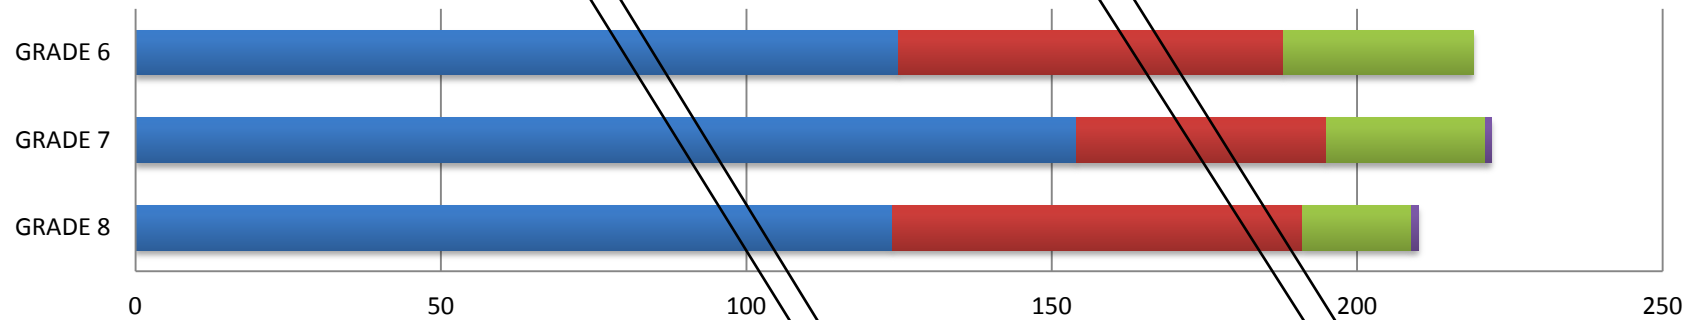

SMI FALL 2015

	GRADE 8	GRADE 7	GRADE 6
Below B	124	154	125
Basic	67	41	63
Proficient	18	26	31
Advanced	1	1	0