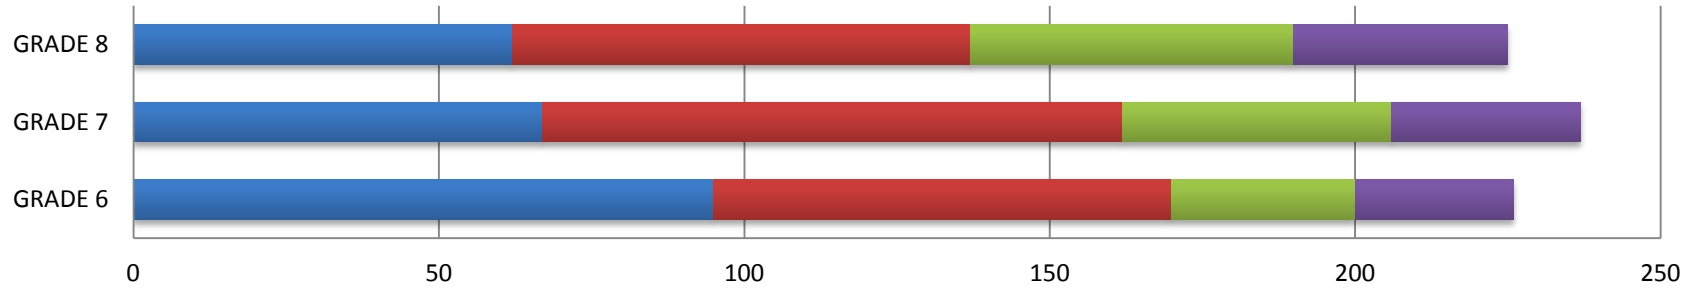

DODGE CITY MIDDLE SCHOOL FALL 2015/2016 SRI BASELINE SCORES BY GRADE LEVEL

SRI FALL 2016

| | GRADE 6 | GRADE 7 | GRADE 8 |
|------------|---------|---------|---------|
| Below B | 95 | 67 | 62 |
| Basic | 75 | 95 | 75 |
| Proficient | 30 | 44 | 53 |
| Advanced | 26 | 31 | 35 |