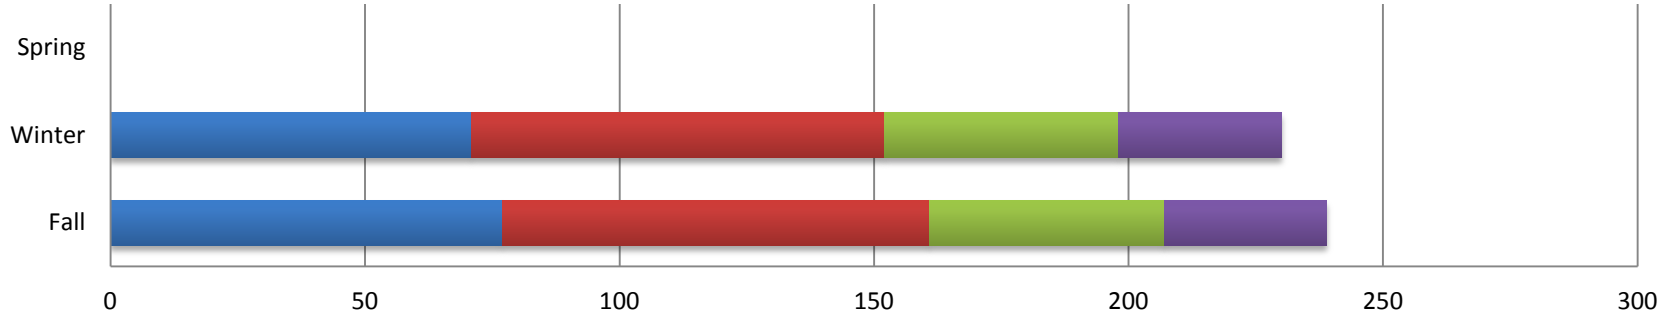

SRI GRADE 7 2015 - 2015

	Fall	Winter	Spring
Below B	77	71	
Basic	84	81	
Proficient	46	46	
Advanced	32	32