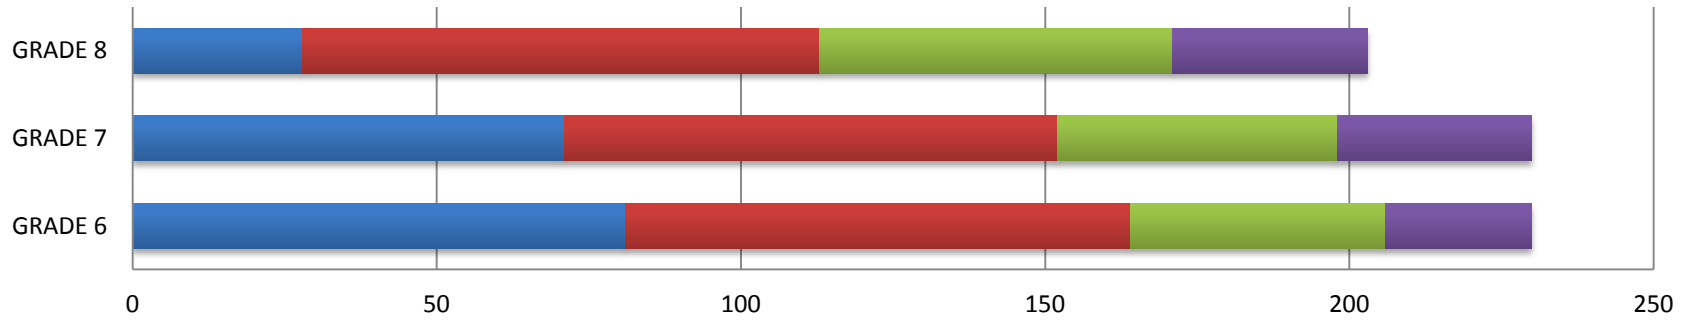

SCHOOL WINTER 2015

	GRADE 6	GRADE 7	GRADE 8
Below B	81	71	28
Basic	83	81	85
Proficient	42	46	58
Advanced	24	32	32