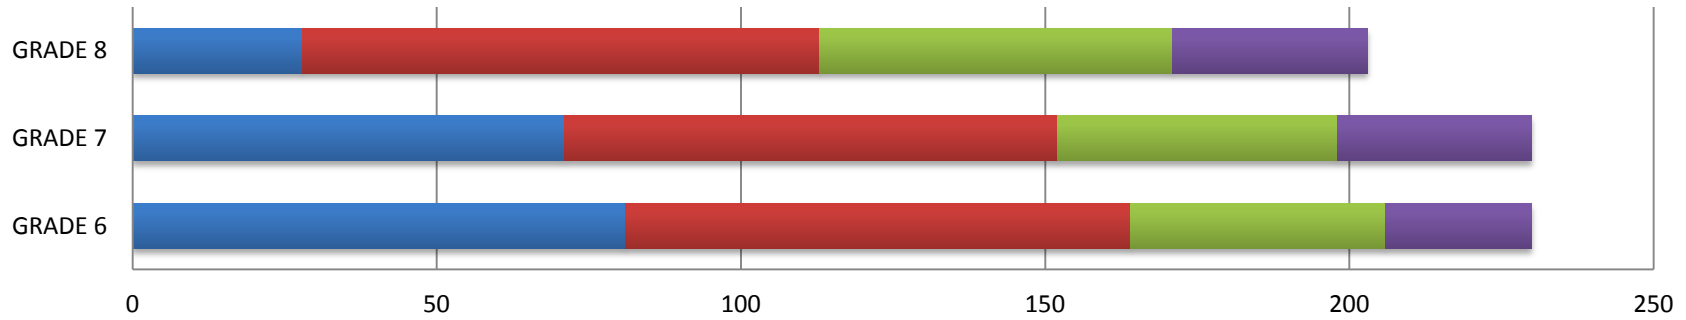

SCHOOL WINTER 2015

	GRADE 6	GRADE 7	GRADE 8
Below B	81	71	28
Basic	83	81	85
Proficient	42	46	58
Advanced	24	32	32