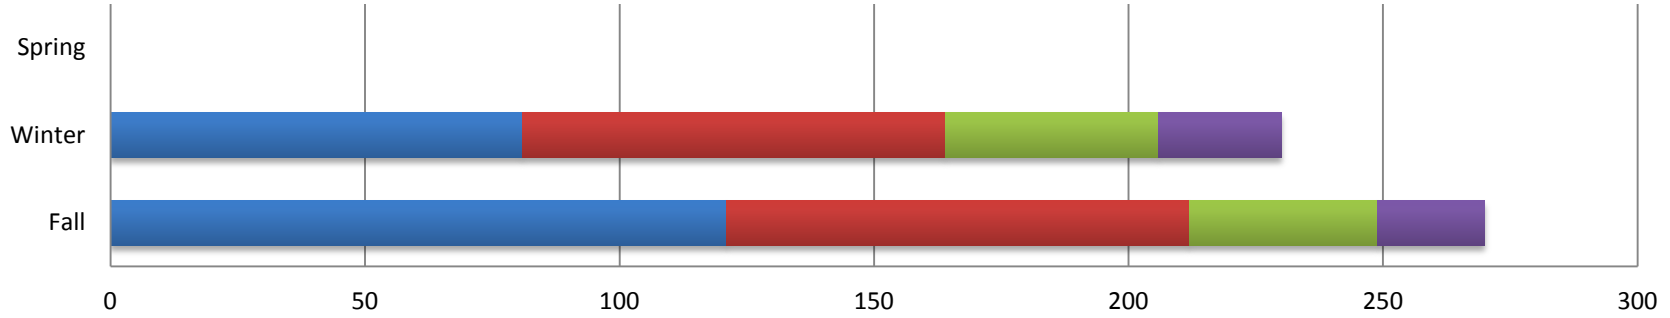

SRI GRADE 6 2015 - 2015

	Fall	Winter	Spring
Below B	121	81	
Basic	91	83	
Proficient	37	42	
Advanced	21	24