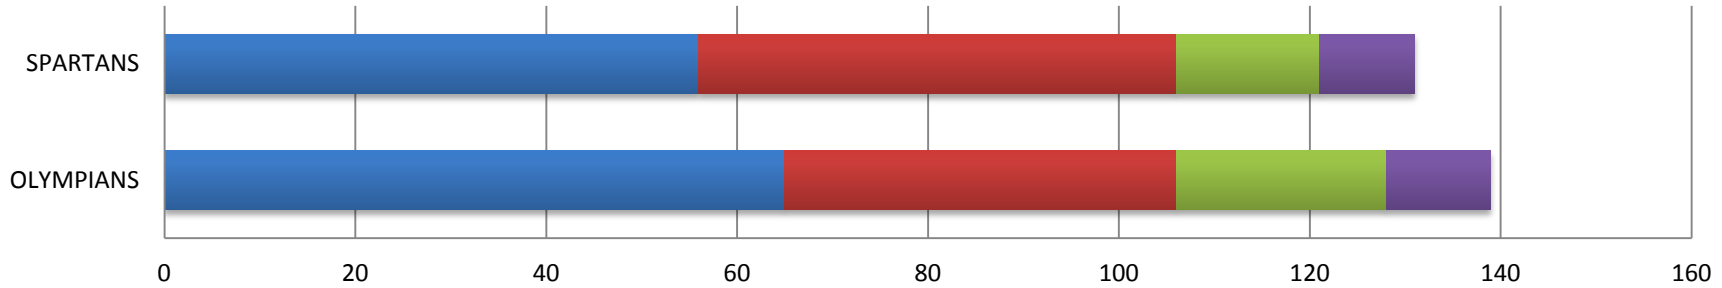

GRADE 6 SRI FALL/WINTER COMPARISONS

SRI 6 FALL 2015

	OLYMPIANS	SPARTANS
Below B	65	56
Basic	41	50
Proficient	22	15
Advanced	11	10

SRI 6 WINTER 2015

	OLYMPIANS	SPARTANS
Below B	49	32
Basic	40	43
Proficient	24	18
Advanced	9	15