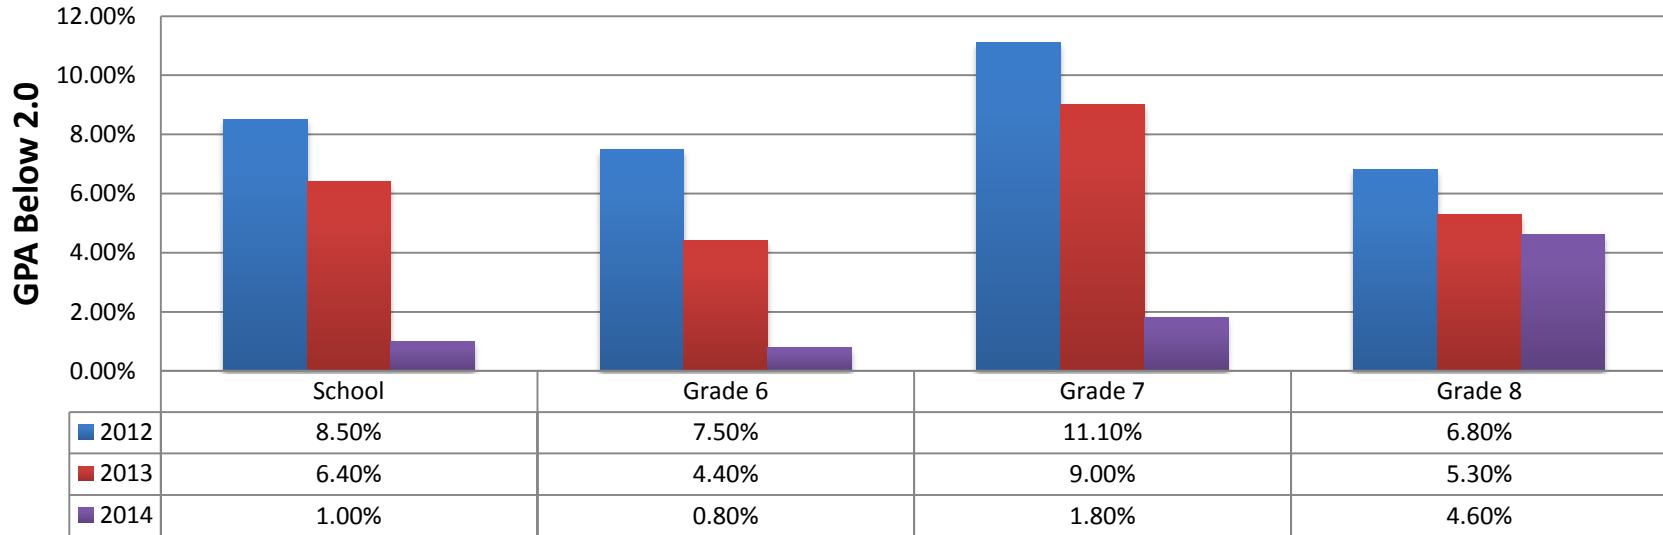

DODGE CITY MIDDLE SCHOOL FIRST QUARTER REPORT 2014

GPA At Risk Percentage Rate

GPA 3.6 & Above

Aggressive Behavior

Behavior Interventions

Parent Teacher Conferences