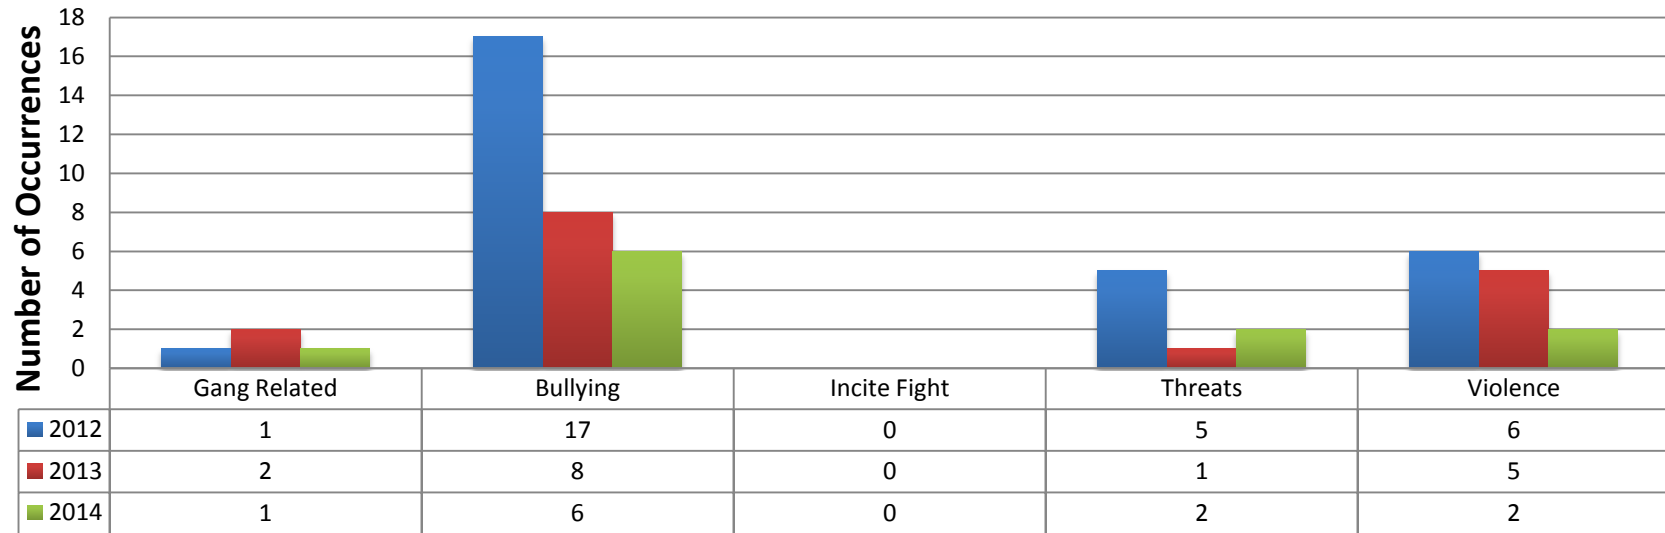

DODGE CITY MIDDLE SCHOOL FIRST QUARTER REPORT 2014

GPA At Risk Percentage Rate

GPA 3.6 & Above

Aggressive Behavior

Behavior Interventions

Parent Teacher Conferences