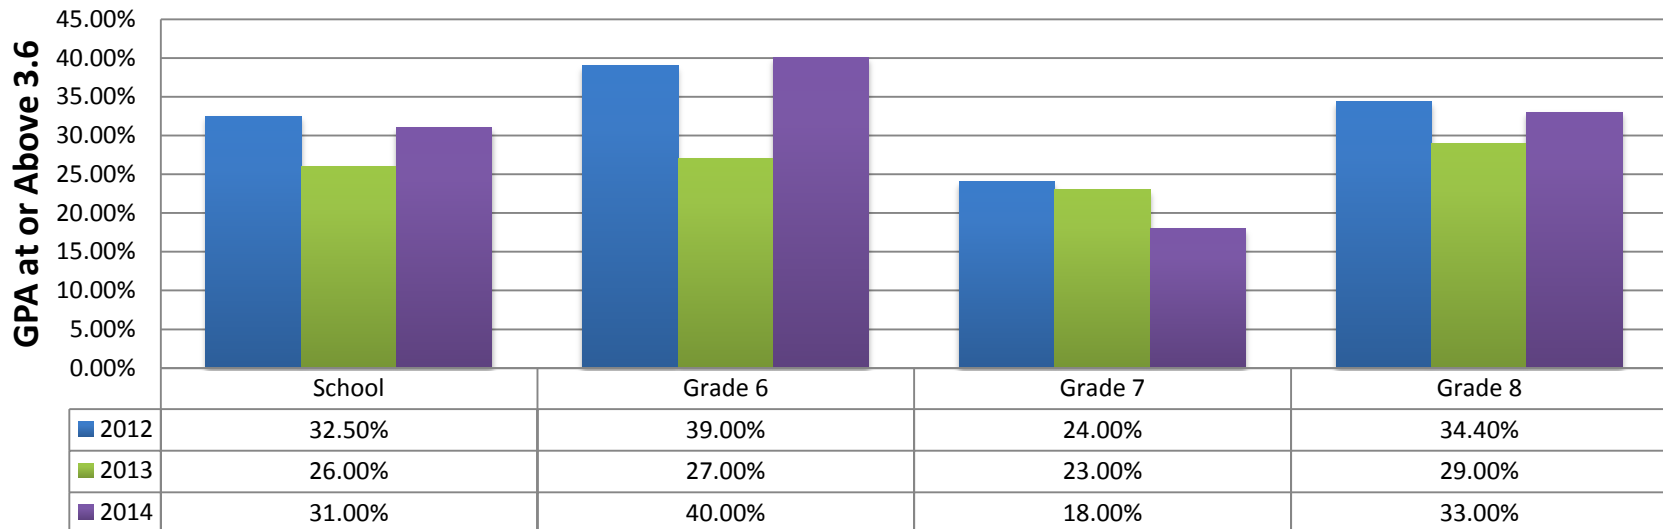

DODGE CITY MIDDLE SCHOOL FIRST QUARTER REPORT 2014

GPA At Risk Percentage Rate

GPA 3.6 & Above

Aggressive Behavior

Behavior Interventions

Parent Teacher Conferences