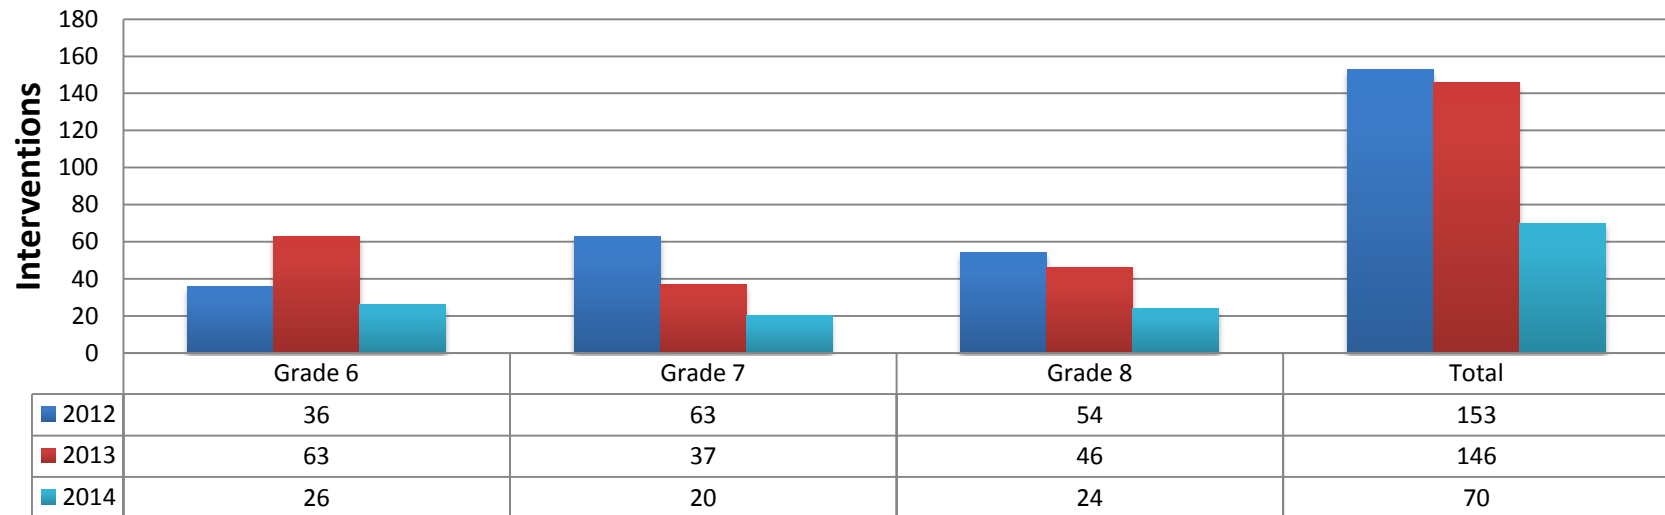

DODGE CITY MIDDLE SCHOOL FIRST QUARTER REPORT 2014

GPA At Risk Percentage Rate

GPA 3.6 & Above

Aggressive Behavior

Behavior Interventions

Parent Teacher Conferences