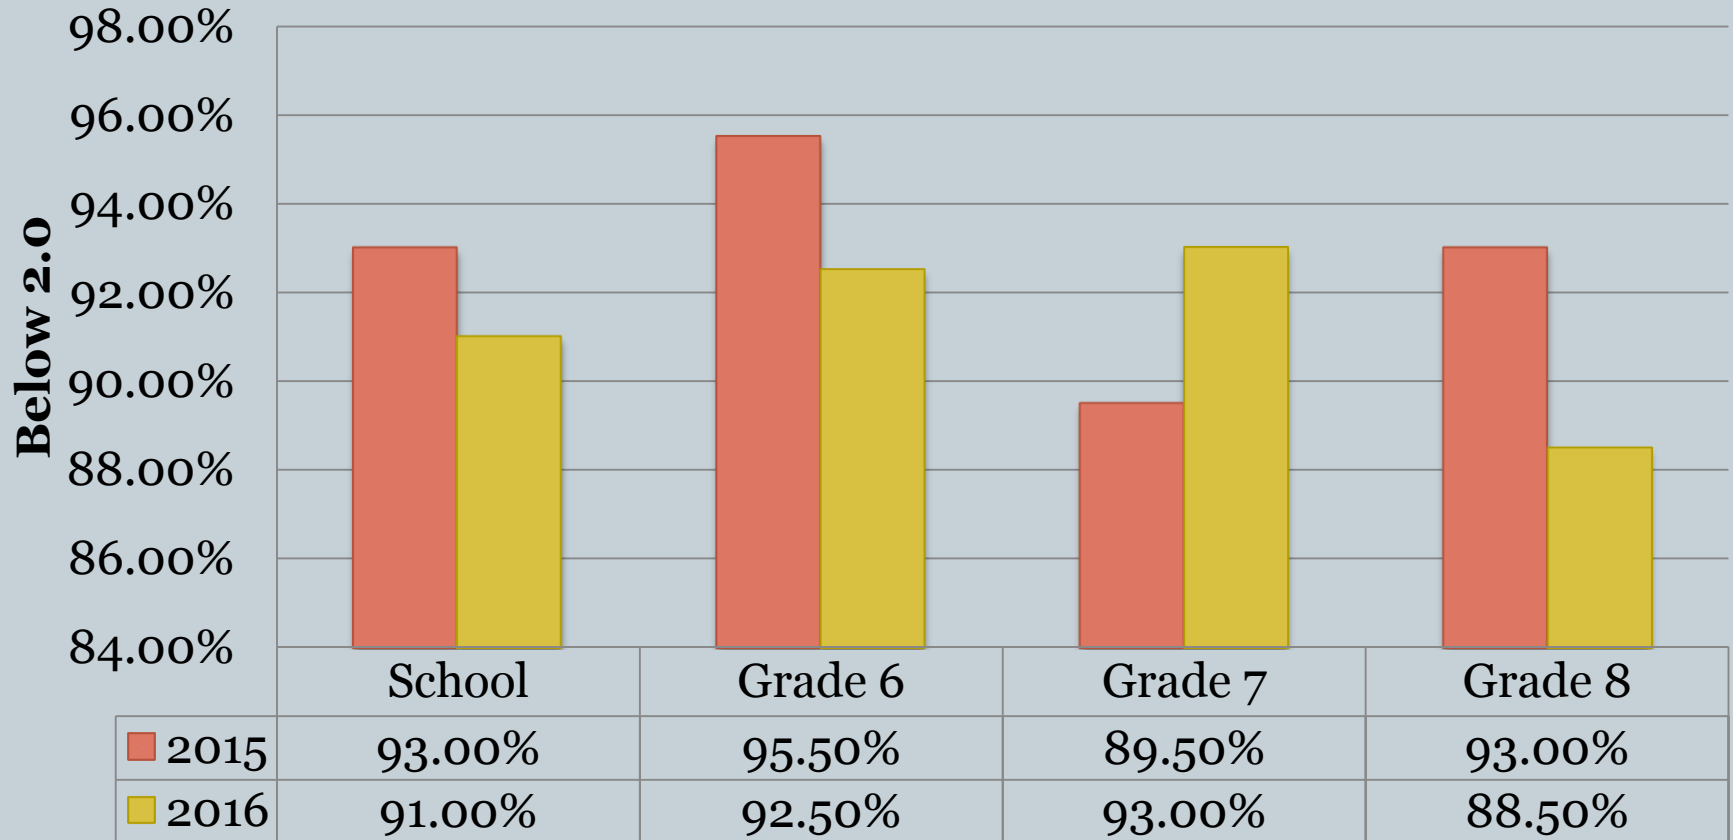

Parent Teacher Conference Participation

Fall Two Year Comparison

DCMS Aggressive Behavior

First Quarter Aggressive Behavior 2013 - 2016

DCMS First Quarter Behavior Report

Behavior Interventions

DCMS At Risk Percentages GPA Below 2.0