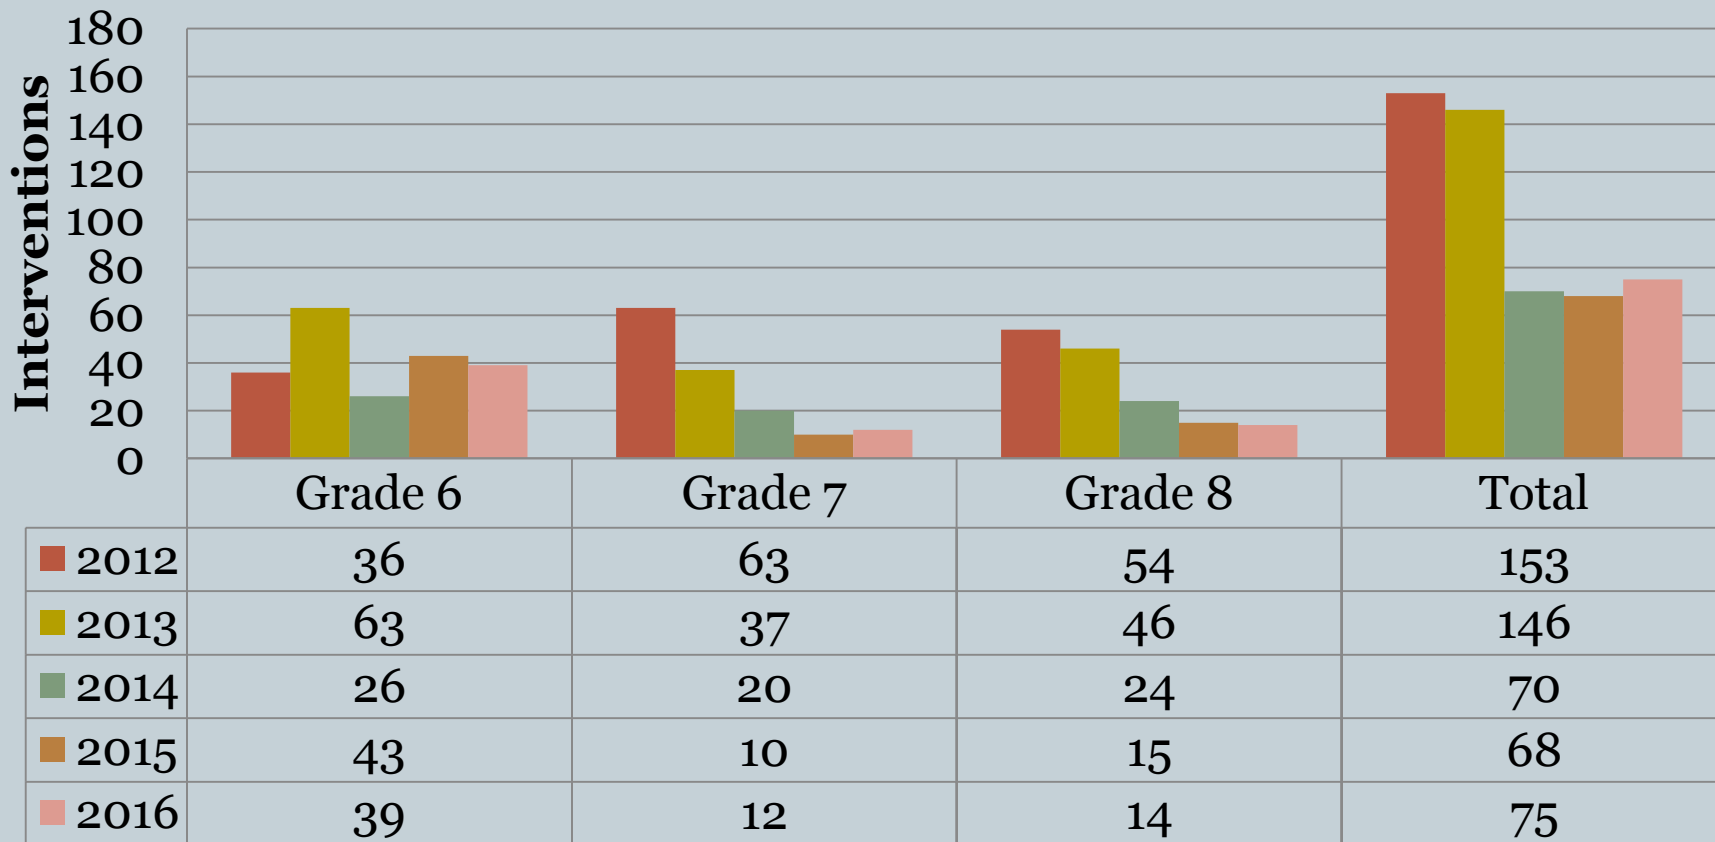

Parent Teacher Conference Participation

Fall Two Year Comparison

DCMS Aggressive Behavior

First Quarter Aggressive Behavior 2013 - 2016

DCMS First Quarter Behavior Report

Behavior Interventions

DCMS At Risk Percentages GPA Below 2.0