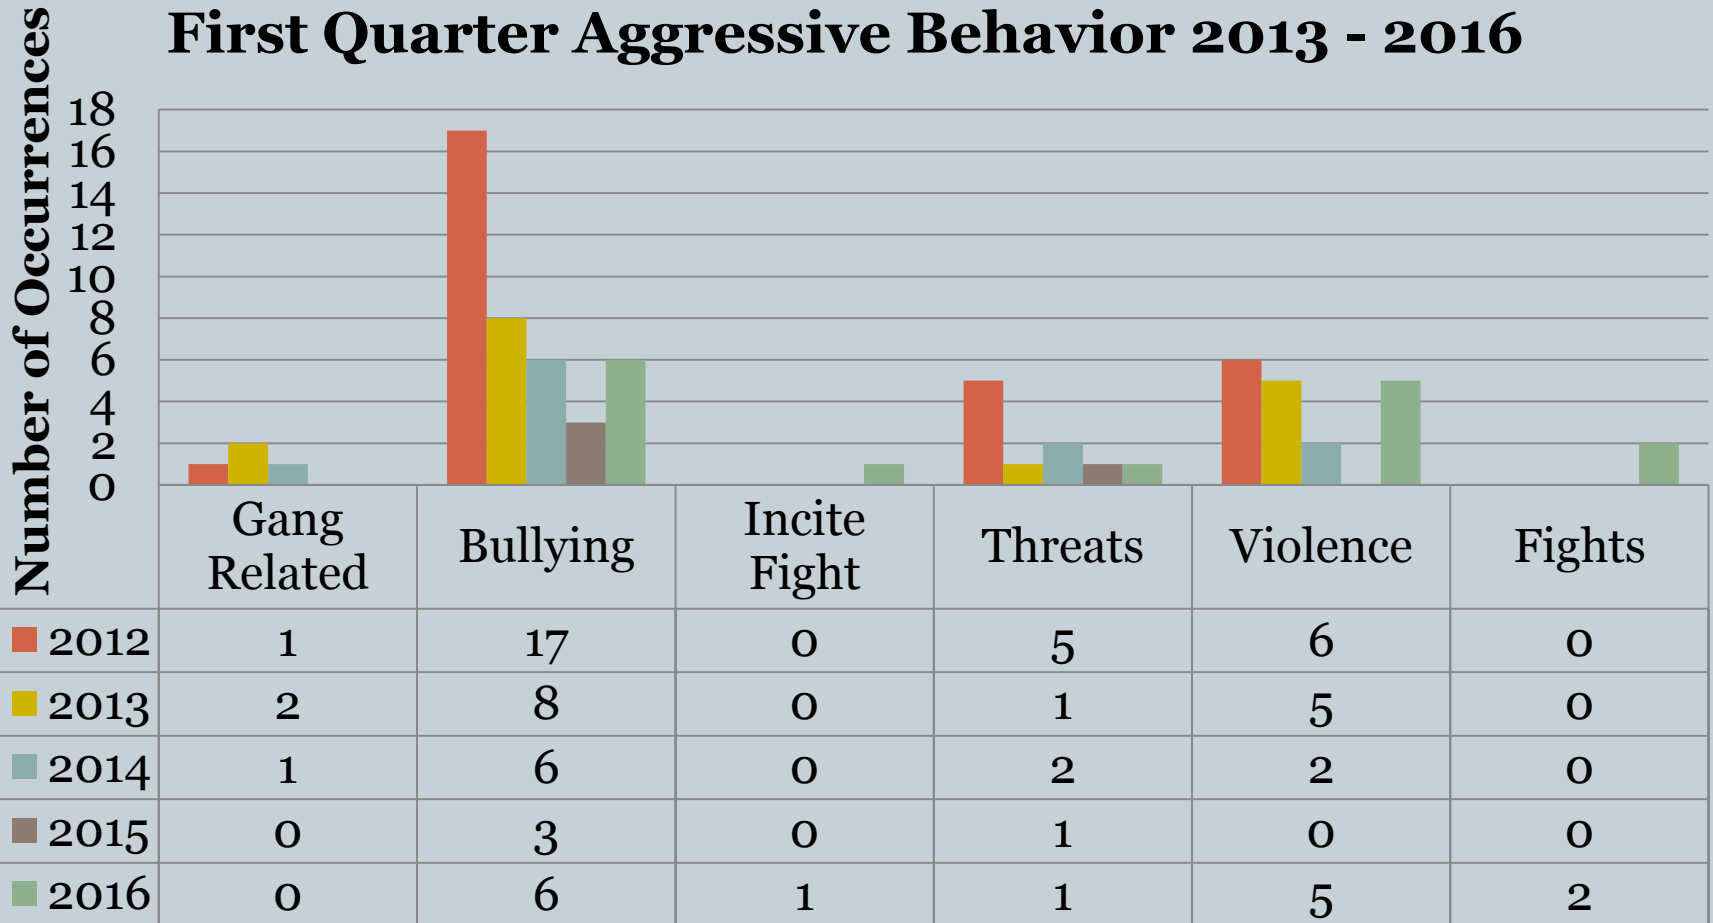

Parent Teacher Conference Participation

Fall Two Year Comparison

DCMS Aggressive Behavior

First Quarter Aggressive Behavior 2013 - 2016

DCMS First Quarter Behavior Report

Behavior Interventions

DCMS At Risk Percentages GPA Below 2.0